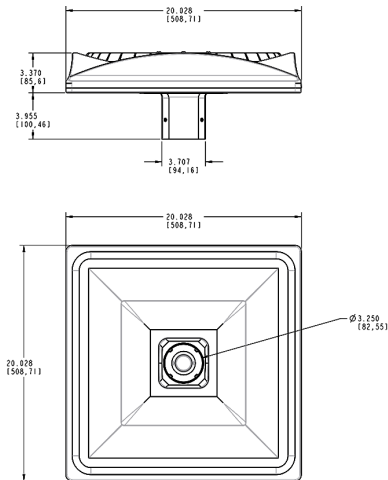

FTC Country of Origin:

This product was assembled in the USA by RAB using imported components

Buy American Act Compliance:

This product complies with the Buy American Act

Dimensions

Features

- Precision optics deliver uniform, optimal light distribution
- Perfect for parking lots and pathways
- 100,000-Hour LED lifespan